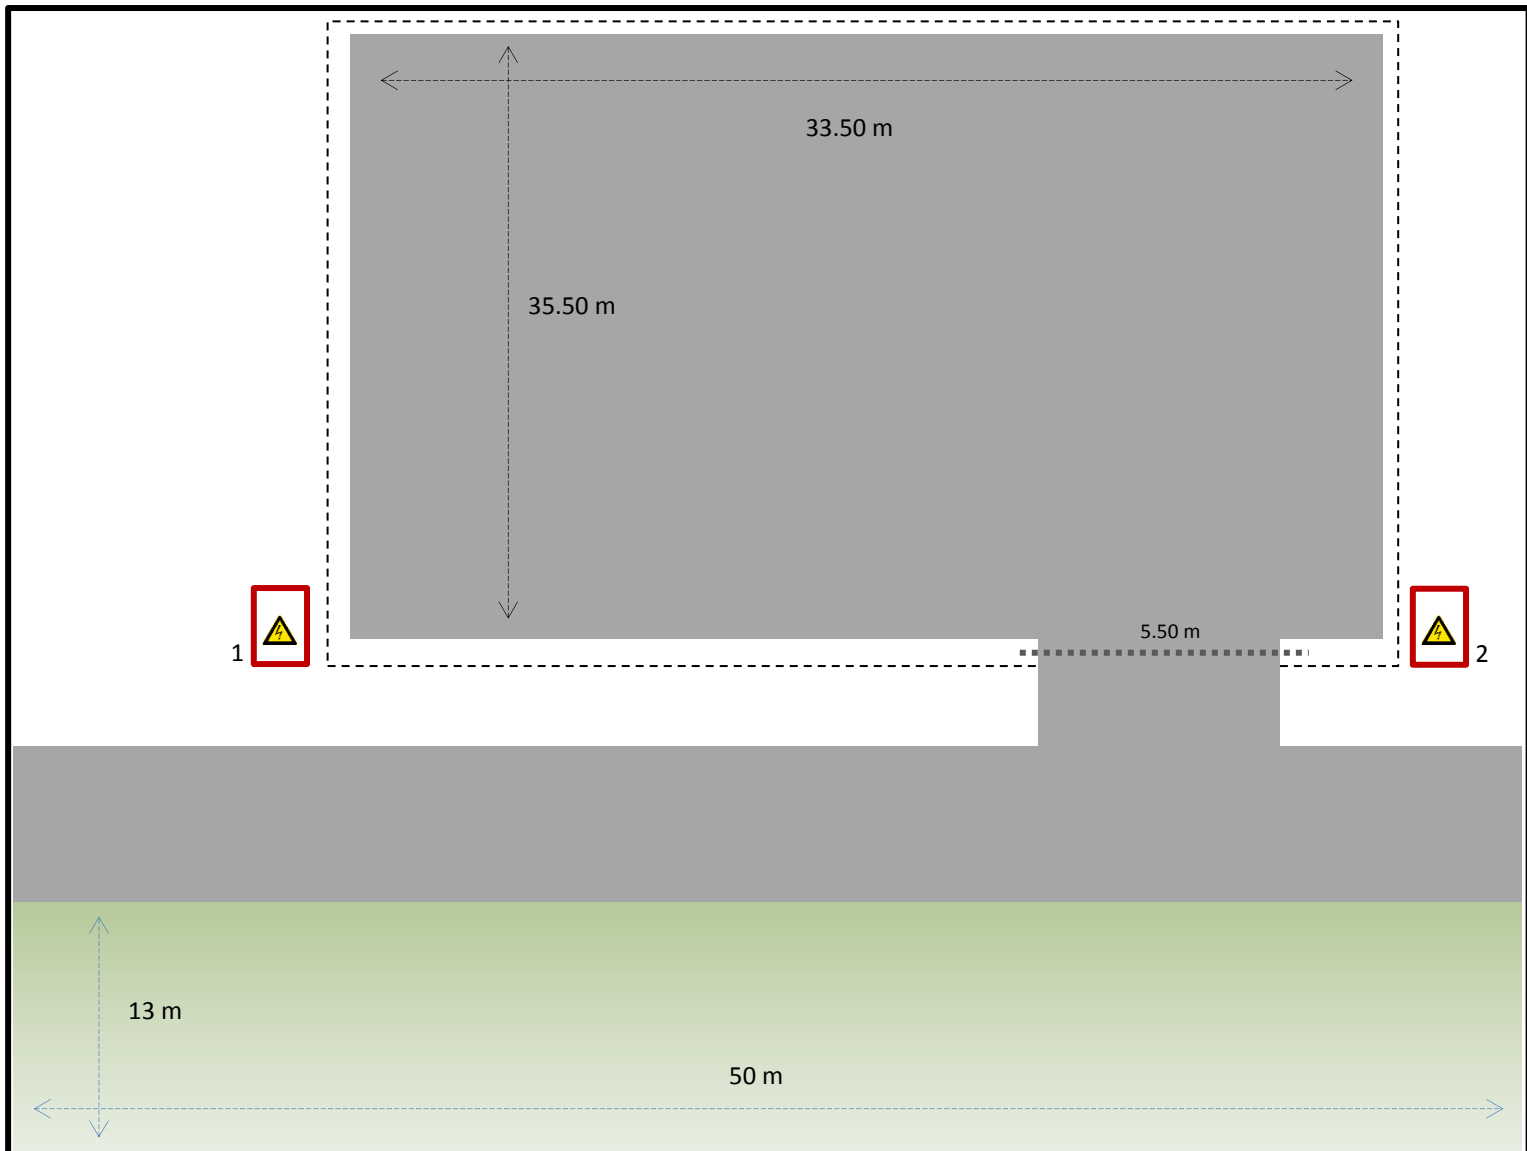

Location

The Circus Square is a flat square of tarmac intended for circus residencies, hence the name. It's enclosed and has a steel gate. There's electrical supply and possibility of running water. The Square is suited for circus tents, because tent pegs are allowed to be put through the asphalt. Across the walkway is a patch of grass which can be used as a camping place.

Electricity

Next to the Circus Square are two separate power boxes.

POWER BOX 1
32A 1x

POWERBOX 2
16A 4x CEE
32A 1x
63A 1x

Site

The Circus Square is situated in the green heart of Provincial Domain Dommelhof. It's an enclosed square of tarmac with a steel gate.

The Circus Square is accessible via the entrance of the Sports Hall of Provincial Domain Dommelhof by following the green route as shown on the plan above. On request in advance one could also enter from the Ralleylaan (for lorries and heavy loads) via the blue route.